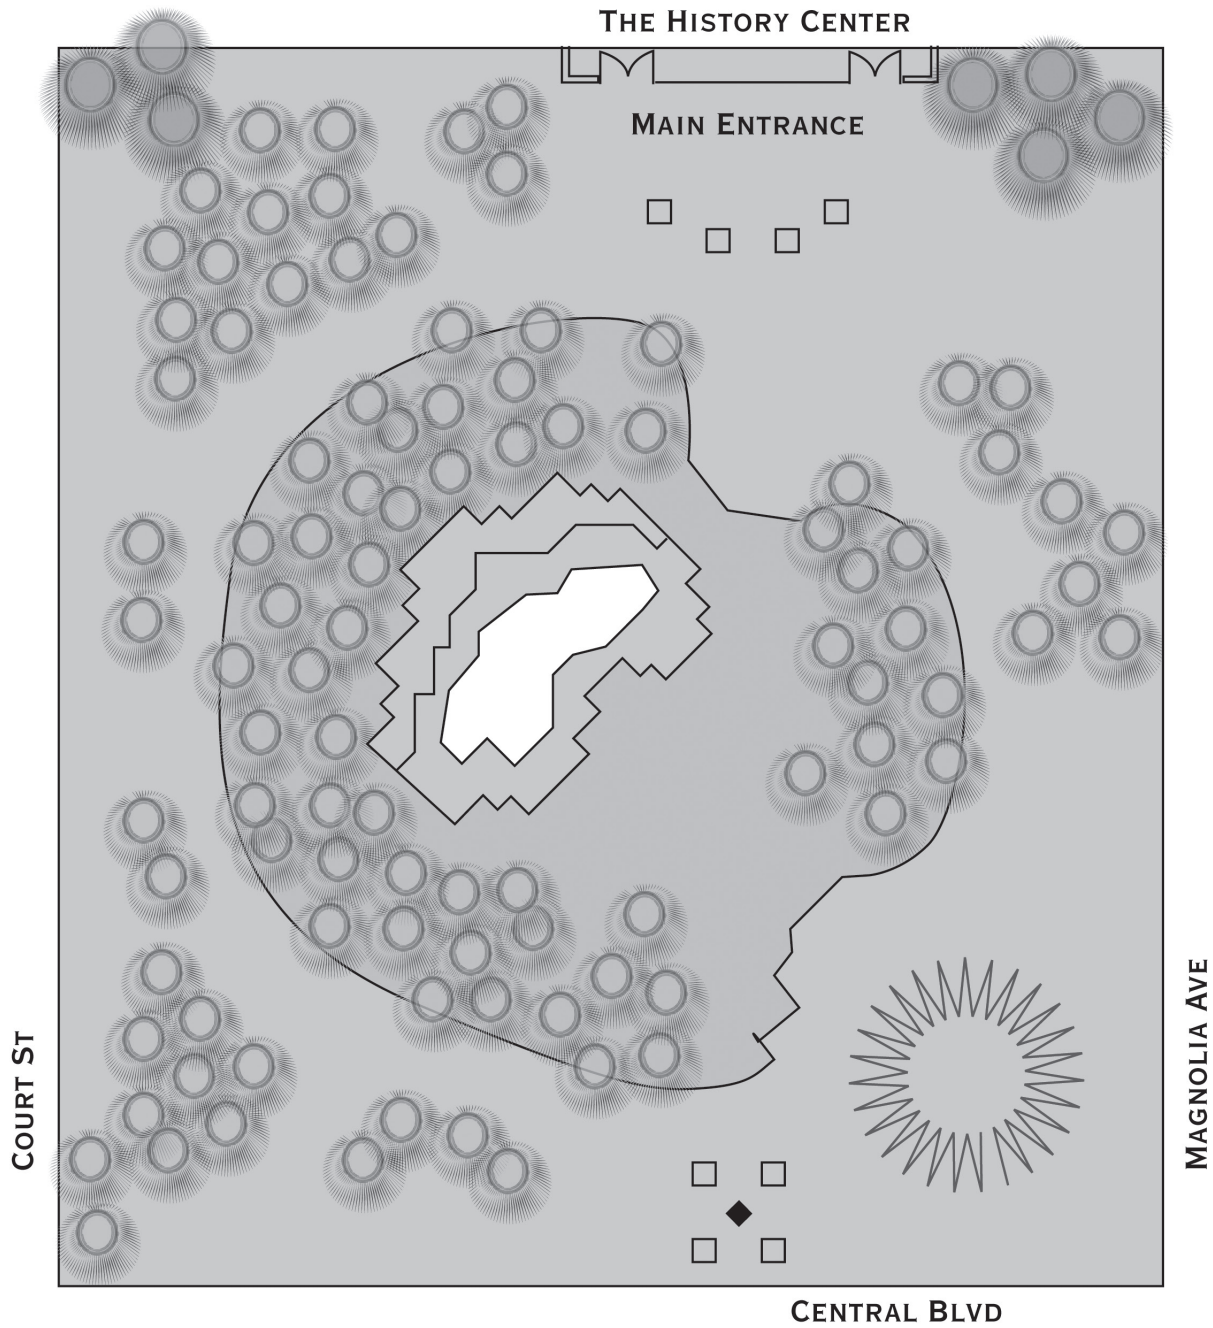

HERITAGE SQUARE

51,000 Square feet
1,000 Standing cocktail reception
400 Sit-down dinner
350 Sit-down dinner with dancing